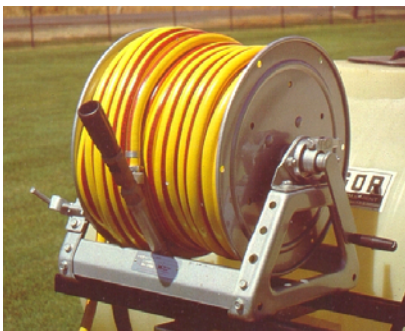

3-Point Sprayer

The **McGregor 3-Point Hitch Sprayer** is a truly universal general-purpose sprayer designed to attach and work with any tractor with a category I or II three-point hitch and a PTO.

The **McGregor 3-Point Hitch Sprayer** can be used to spray fence rows, around buildings, grain bins, spot spraying, along with small acreage, trees, lawns, ditches, pastures, roadways, and row crops.

With added turf options, the **McGregor 3-Point Hitch Sprayer** can be set up to spray golf courses, parks, school grounds, airports, and cemeteries.

The **McGregor 3-Point Hitch Sprayer** can be used to apply insecticides, herbicides, fungicides, and liquid plant food.

The **McGregor 3-Point Hitch Sprayer** makes difficult jobs easy.

“Standard Features”

- Heavy duty frame with category I & II hitch
- 150-gal polypropylene tank
- C6500 Hypro roller pump with PTO adapter
- All plumbing including - suction valve, strainer, drain valve
- Adjustable pressure relief/regulating valve and pressure gauge
- 3-section - 20-ft aluminum wet-boom with self-centering breakaway hinge.
- **TeeJet™** no-drip diaphragm bodies with low pressure spray tips and screens
- Boom selector valve
- Adjustable hitch points
- Frame coated with high quality, long lasting finish.

“Available Options”

- 200-gal polypropylene tank
- Manual or electric hose reel accommodate 3/8", 1/2", 3/4" or 1" hose with handgun
- Jet agitator in the tank
- 30-ft spray boom

“Turf & Lawn Options”

- Tank fill strainer
- 110 or 200-gal polypropylene tank
- Electric boom control valves and console control
- Centrifugal pump
- Foam marker
- **TeeJet™** control monitor
- McGregor walking spray boom
- Transport bracket for McGregor Triple Eagle Walking Spray Boom
- Self cleaning tank strainer
- Spray tips - low drift and non plugging
- Quick detachable boom assembly